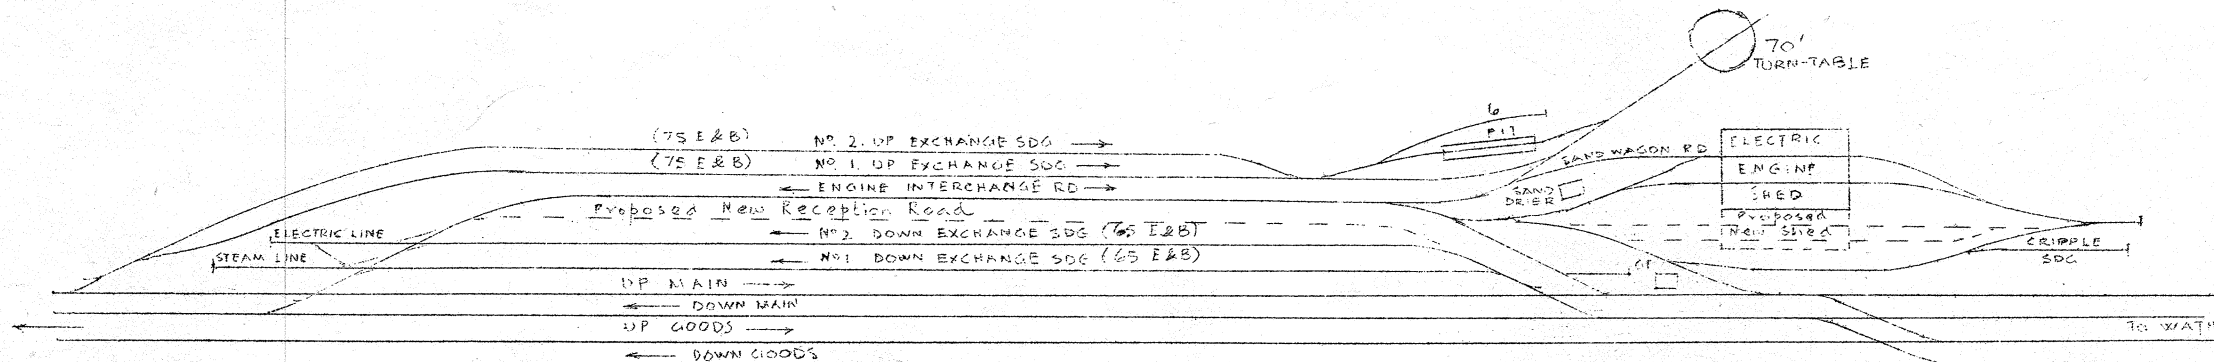

WATH EXCHANGE SIDINGS

Property of the
Great Central Railway Society Archives

Item No.
GC/SM/36

TO
EISECAF
JUNC.